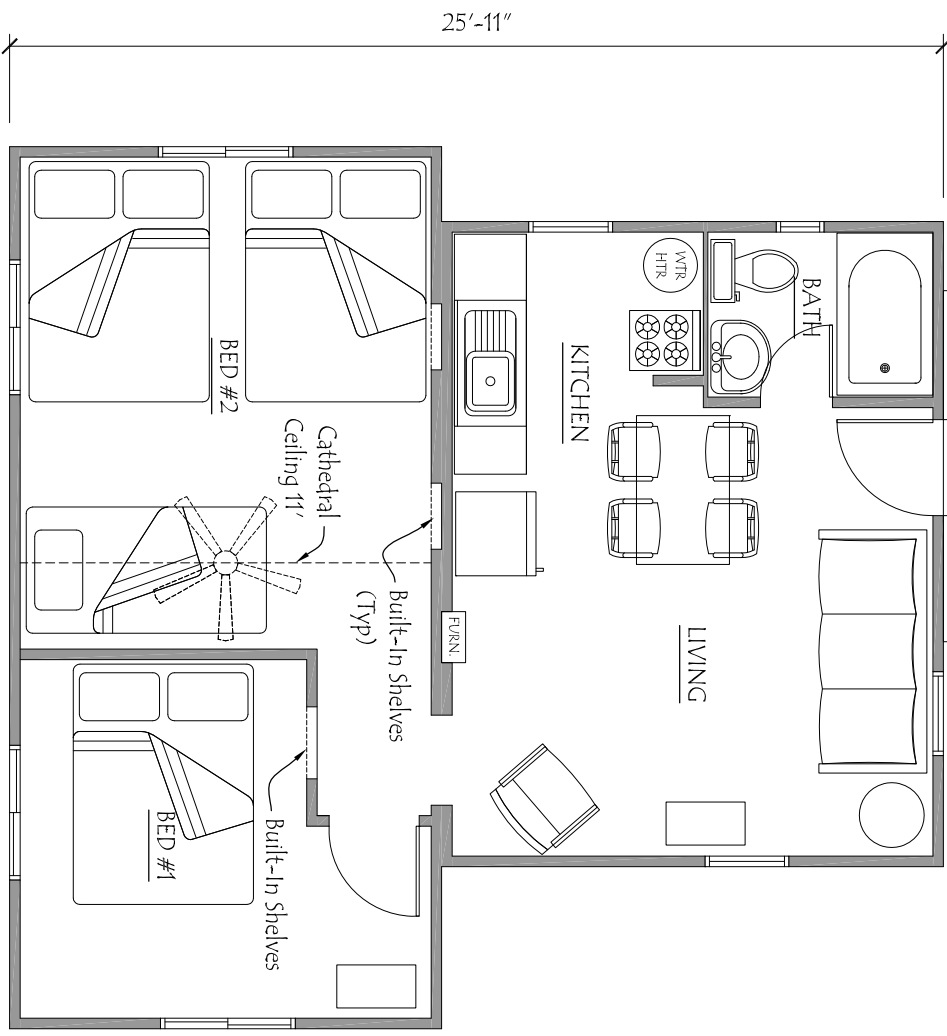

# COTTAGE 4

540 SFT

## FLOOR PLAN

SCALE: 3/16"=1'-0"

420 N FERRY ST  
 LUDINGTON, MI 49431  
 PH 231.843.3578  
 FX 231.995.0377  
 www.lakeviewcot.com

CREATED:	9/18/10
DRAWN BY:	PJM
SUBMITTED FOR:	
SHEET NO:	1.4

LAKEVIEW COTTAGES,  
**COTTAGE NO. 4**  
 422 N FERRY ST  
 LUDINGTON, MASON COUNTY, MICHIGAN