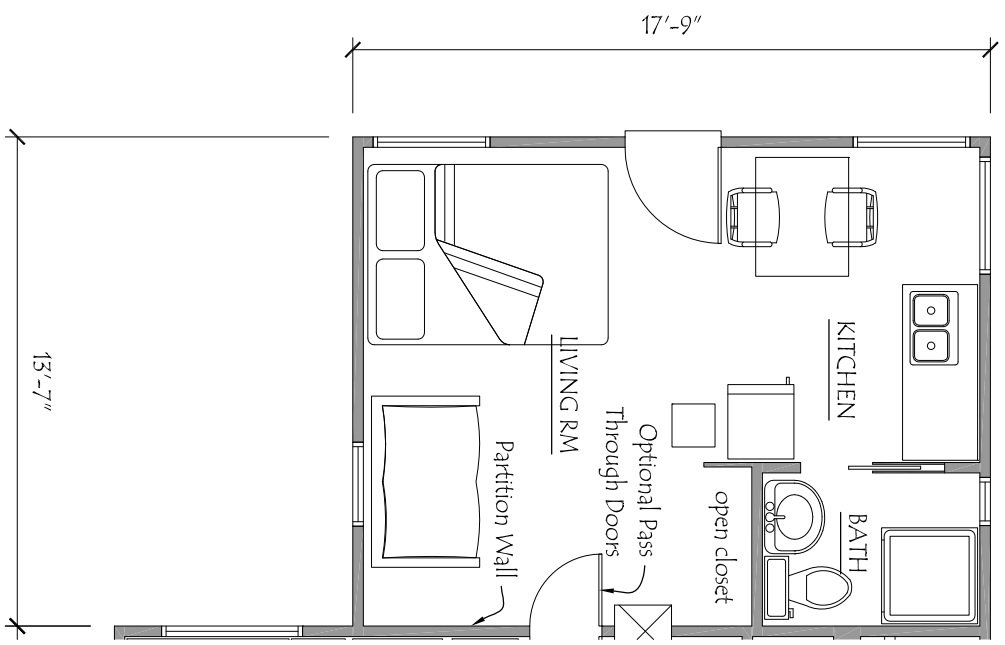

COTTAGE 2

243 SFT

FLOOR PLAN

SCALE: 3/16" = 1'-0"

420 N FERRY ST
 LUDINGTON, MI 49431
 PH 231.843.3578
 FX 231.995.0377
 www.lakeviewcot.com

CREATED:	9/18/10
DRAWN BY:	PJM
SUBMITTED FOR:	
SHEET NO:	1.2

LAKEVIEW COTTAGES,
COTTAGE NO. 2
 422 N FERRY ST
 LUDINGTON, MASON COUNTY, MICHIGAN