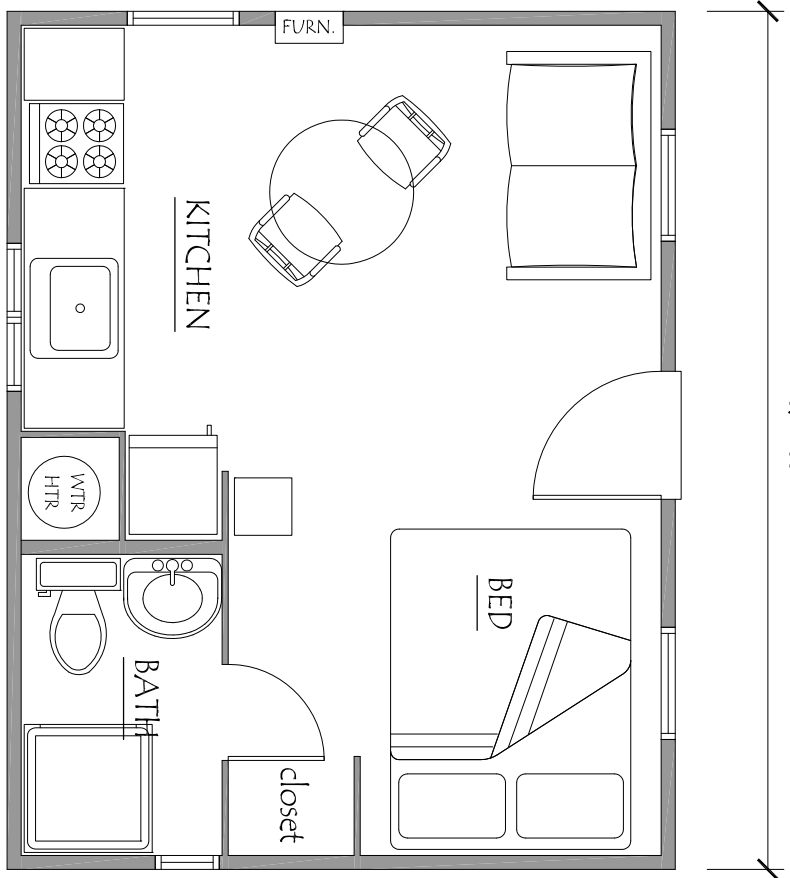

COTTAGE 1

249 SFT

17'-11"

13'-11"

FLOOR PLAN

SCALE: 1/4"=1'-0"

420 N FERRY ST
LUDINGTON, MI 49431
PH 231.843.3578
FX 231.995.0377
www.lakeviewcot.com

CREATED: 9/18/10
DRAWN BY: PJM
SUBMITTED FOR: